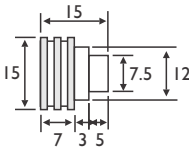

## SHORT CABLE SEALS:

Silicone, **GEP**

Part Number	Cable Dia. (mm)	Colour
PDM-TWS-S1	2.7 - 3.0	Green
PDM-TWS-S2	3.4 - 3.8	Purple
PDM-TWS-S3	4.0 - 4.5	Orange
PDM-TWS-S4	4.6 - 5.3	Light Blue
PDM-TWS-S5	5.8 - 6.6	Gray

## LONG CABLE SEALS:

Silicone, **GEP**

Part Number	Cable Dia. (mm)	Colour
PDM-TWS-L1	2.7 - 3.0	Green
PDM-TWS-L2	3.4 - 3.8	Purple
PDM-TWS-L3	4.0 - 4.5	Orange
PDM-TWS-L4	4.6 - 5.3	Light Blue
PDM-TWS-L5	5.8 - 6.6	Gray
PDM-TWS-L6	6.5 - 7.8	Red

## CAVITY PLUG:

Silicone, **GEP**

Part Number  
PDM-TWS-P

Short Seal

Long Seal

Cavity Plug

Dimensions in MM