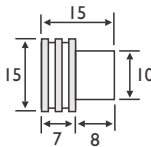

## LONG CABLE SEALS:

Silicone, **GEP**

Part Number	Cable Dia. (mm)	Colour
PDM-TWS-L1	2.7 - 3.0	Green
PDM-TWS-L2	3.4 - 3.8	Purple
PDM-TWS-L3	4.0 - 4.5	Orange
PDM-TWS-L4	4.6 - 5.3	Light Blue
PDM-TWS-L5	5.8 - 6.6	Gray
PDM-TWS-L6	6.5 - 7.8	Red

## CAVITY PLUG:

Silicone, **GEP**

Part Number  
PDM-TWS-P

Short Seal

Long Seal

Cavity Plug

Dimensions in MM

## CABLE SEALS:

Silicone

Part Number	Cable Dia. (mm)	Colour
15492996	2.20 - 3.00	Blue
15327126	3.40 - 4.30	Dark Red
10720983	6.00 - 6.40	Green
15470809	6.50 - 7.75	Red