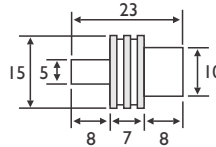

## LONG CABLE SEALS:

Silicone, **GEP**

Part Number	Cable Dia. (mm)	Colour
PDM-TWS-L1	2.7 - 3.0	Green
PDM-TWS-L2	3.4 - 3.8	Purple
PDM-TWS-L3	4.0 - 4.5	Orange
PDM-TWS-L4	4.6 - 5.3	Light Blue
PDM-TWS-L5	5.8 - 6.6	Gray
PDM-TWS-L6	6.5 - 7.8	Red

## CAVITY PLUG:

Silicone, **GEP**

Part Number  
PDM-TWS-P

Short Seal

Long Seal

Cavity Plug

Dimensions in MM

## CABLE SEALS:

Silicone

Part Number	Cable Dia. (mm)	Colour
15492996	2.20 - 3.00	Blue
15327126	3.40 - 4.30	Dark Red
10720983	6.00 - 6.40	Green
15470809	6.50 - 7.75	Red